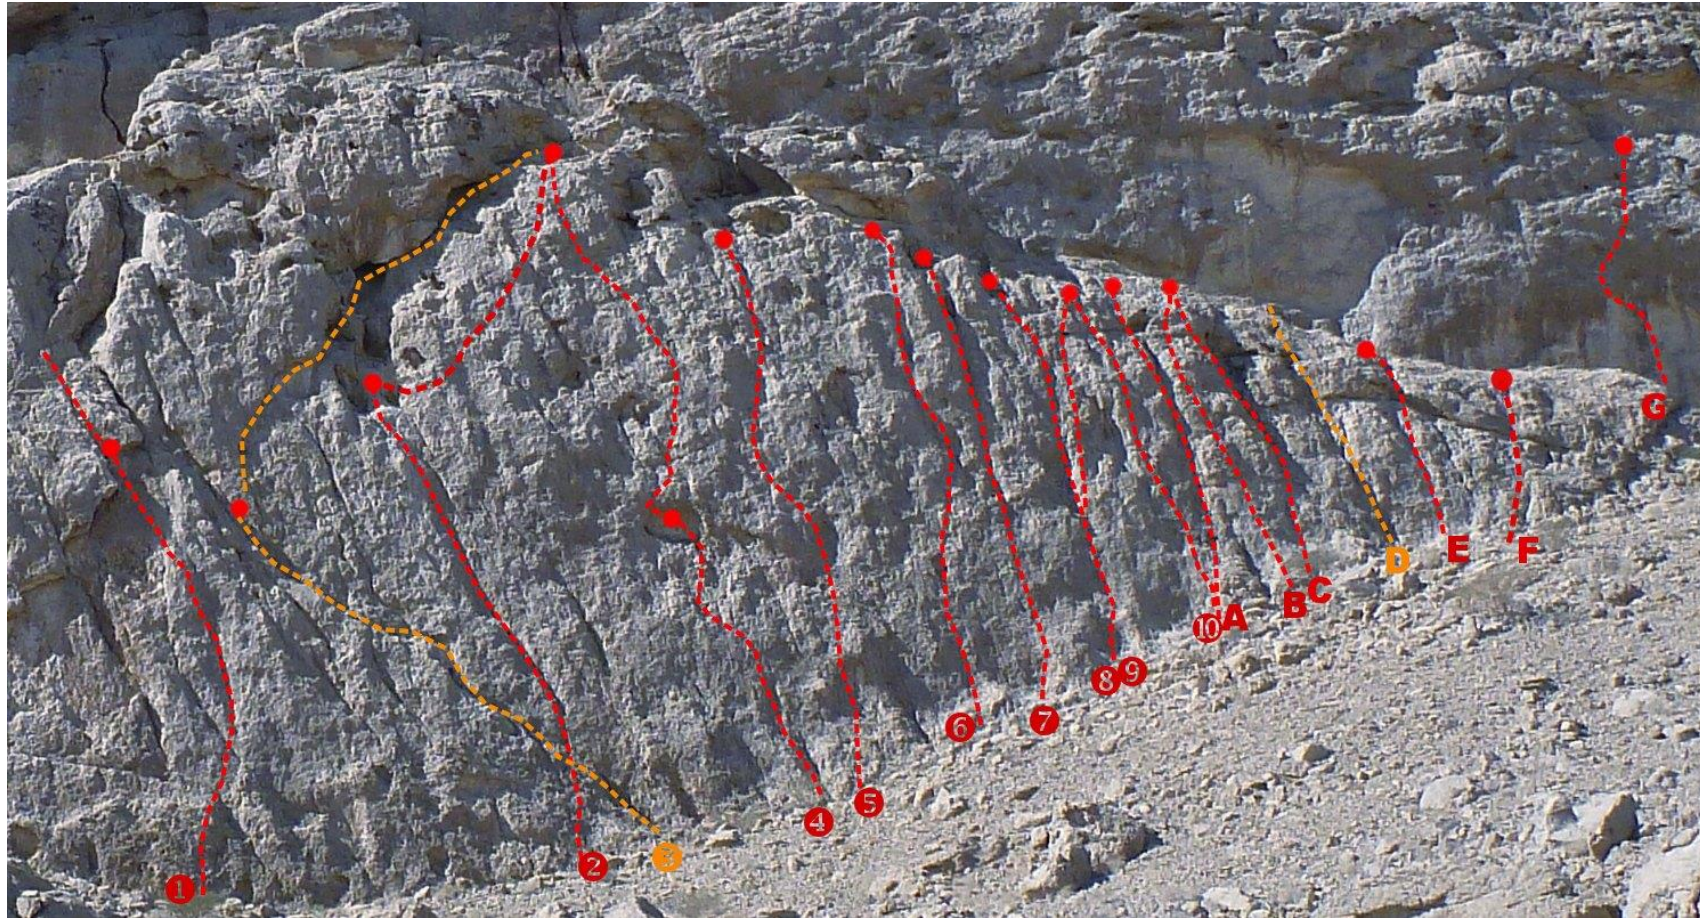

WonderWall : Aladin's Lamp (Right)

- ① **Arabesque** P1: 30m 6a/+; P2 : 20m 5b
- ② **Sinbad Bin London** : 31m 5c; P2 : 20m 6a+
- ③ **A Tale of 2** : 18m 5c
- ④ **The Djinn** P1 : 17m 5c+ ; P2 : 25m 6a+
- ⑤ **Relentless** : 34m 6a/+
- ⑥ **In Search of Oil and Sand** : 32m 5c+
- ⑦ **Redemption** : 29m 5c
- ⑧ **Two Amigos** : 25m 5b+

All these routes, including Relentless, can be top roped with a 70m rope.

- ⑨ **Think Fast Hippie** : 25m 5b+
- ⑩ **E.O.C.** : 25m 5b
- A De Mantle** : 25m 5b
- B Breach Of Promise** : 25m 5a
- C Easy Money** : 22m 4b
- D Crack Wipe** : 20m Severe
- E Le Piston Rapide** : 18m 3c
- F To Bolt or not...** : 18m 2b ?
- G Ooh Stick You** : 15m 7a+